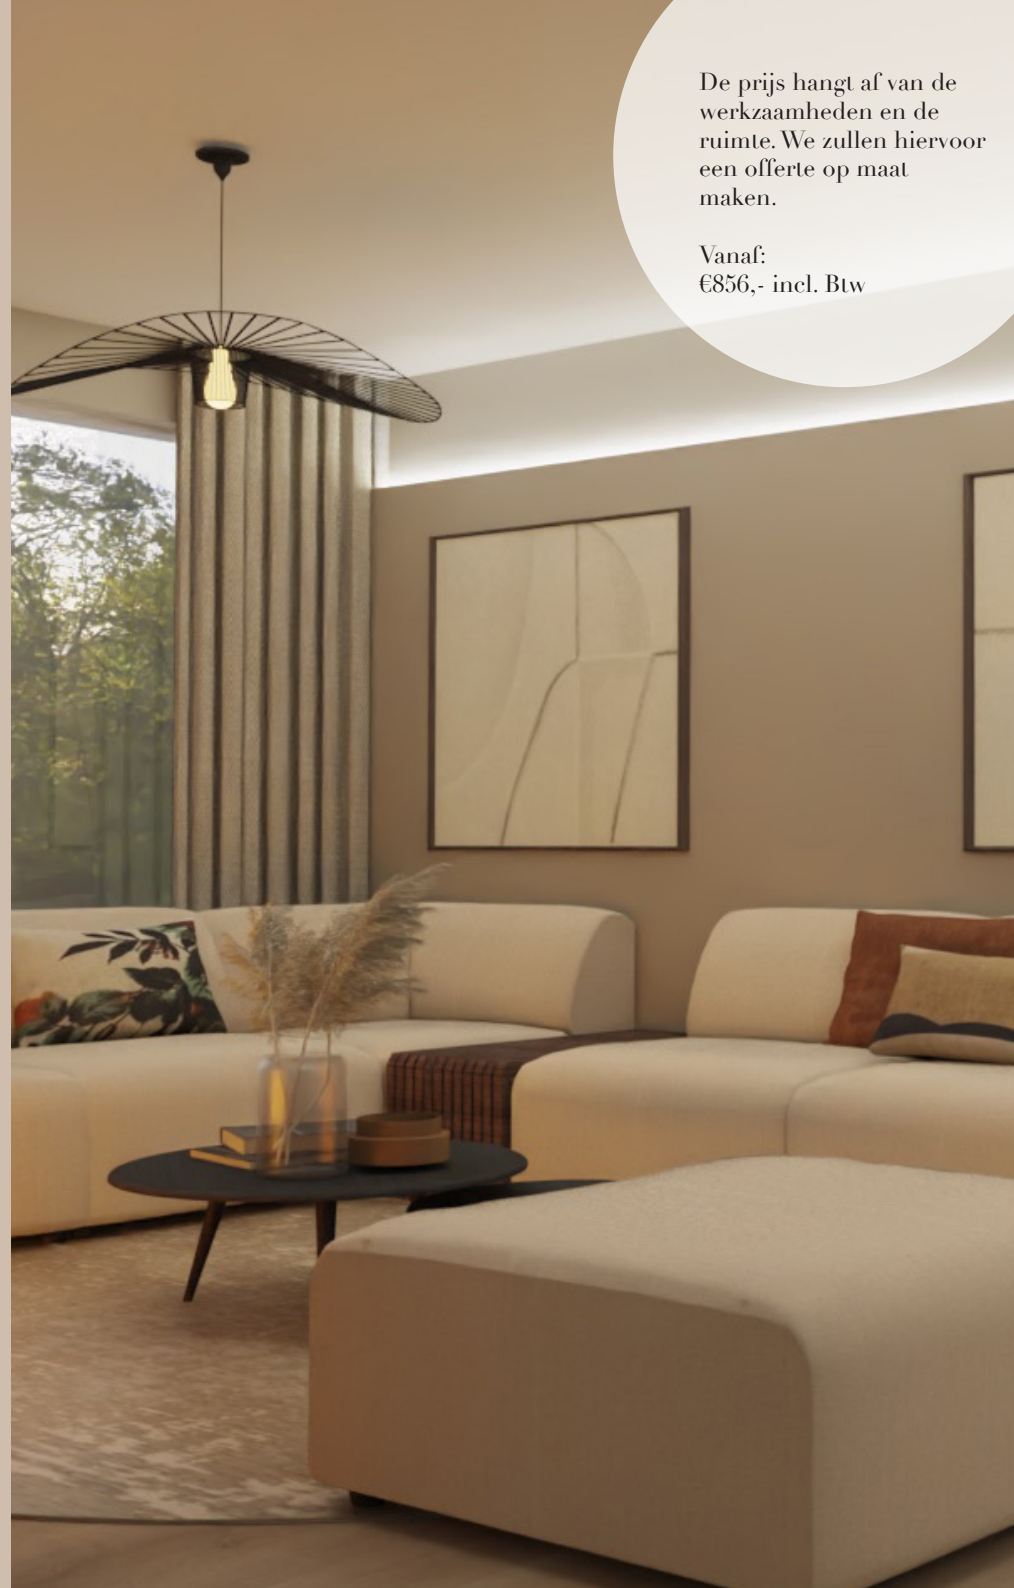

PREMIUM ADVIES

Een plan om direct uit te voeren

- **Intake gesprek op locatie** waarin we de wensen en de woonproblemen bespreken
- 2D plattegrond met **2 indelingsopties**
- Een **meubelbijlage** in het interieurboek waarin de producten staan en waar je ze kunt aanschaffen.
- **Kleur en materiaal advies**; van verfplannen tot vloeradviezen en meubelstoffering
- Optioneel; maatwerkelementen, raambekleding, lichtplan
- **Realistische 3D visuals** van de ruimte zodat je precies ziet hoe het ontwerp eruit komt te zien
- **Tussentijdse presentatie** op locatie
- Besproken **wijzigingen verwerken** in het definitieve plan
- **Definitief ontwerp presentatie op locatie** met een gedrukt **projectboek** met **materialenbox**

De prijs hangt af van de werkzaamheden en de ruimte. We zullen hiervoor een offerte op maat maken.

Vanaf:
€856,- incl. Btw